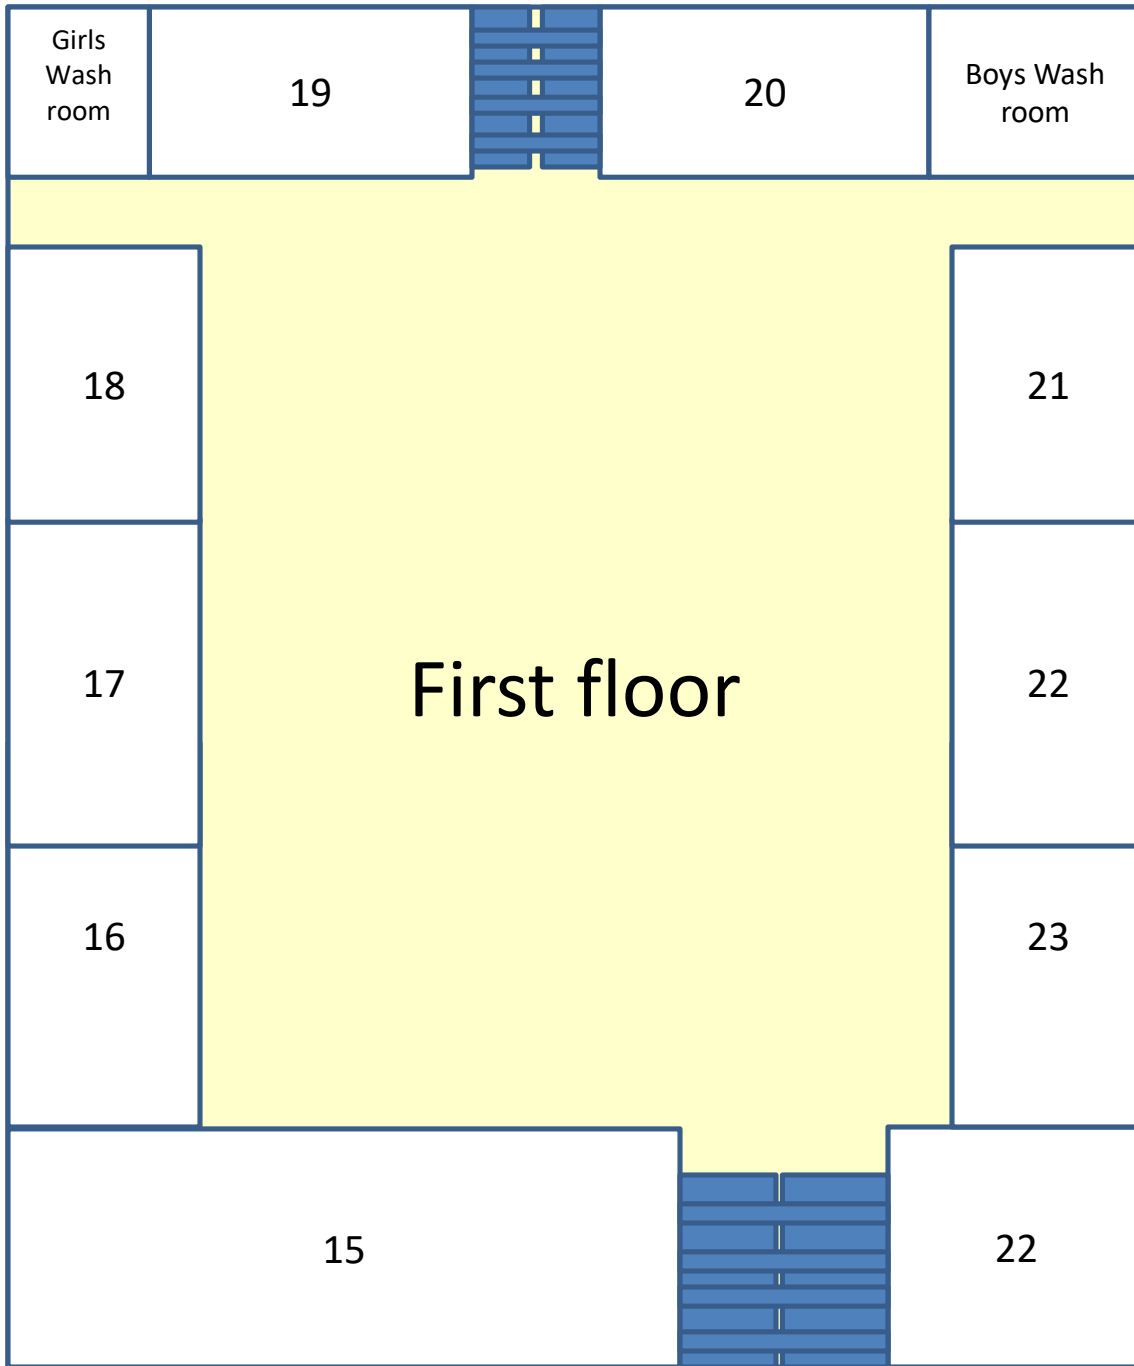

SHRI KULESHWAR MAHADEV SHASHKIYA MAHAVIDYALAYA GOBRA, NAWAPARA, RAIPUR, C.G.

College Map

Room no.	Allotments
1	Staff room
2	Principal chamber
3	Office
4	B. Com I year
5	Chemistry lab.
6	Geography lab.
7	Girls common room
8	Physics Lab.
9	B.A. III year
10	Psychology Lab.
11	NSS/Alumni
12	Seminar Hall
13	IQAC
14	Sports/Gymnasium

Room no.	Allotments
15	Library
16	B.Sc. I year
17	Zoology Lab.
18	B.Sc. III year
19	Botany Lab.
20	M.A. Geography
21	B.A. II year
22	B. Com. III year
23	B. Com II year
24	Computer Lab