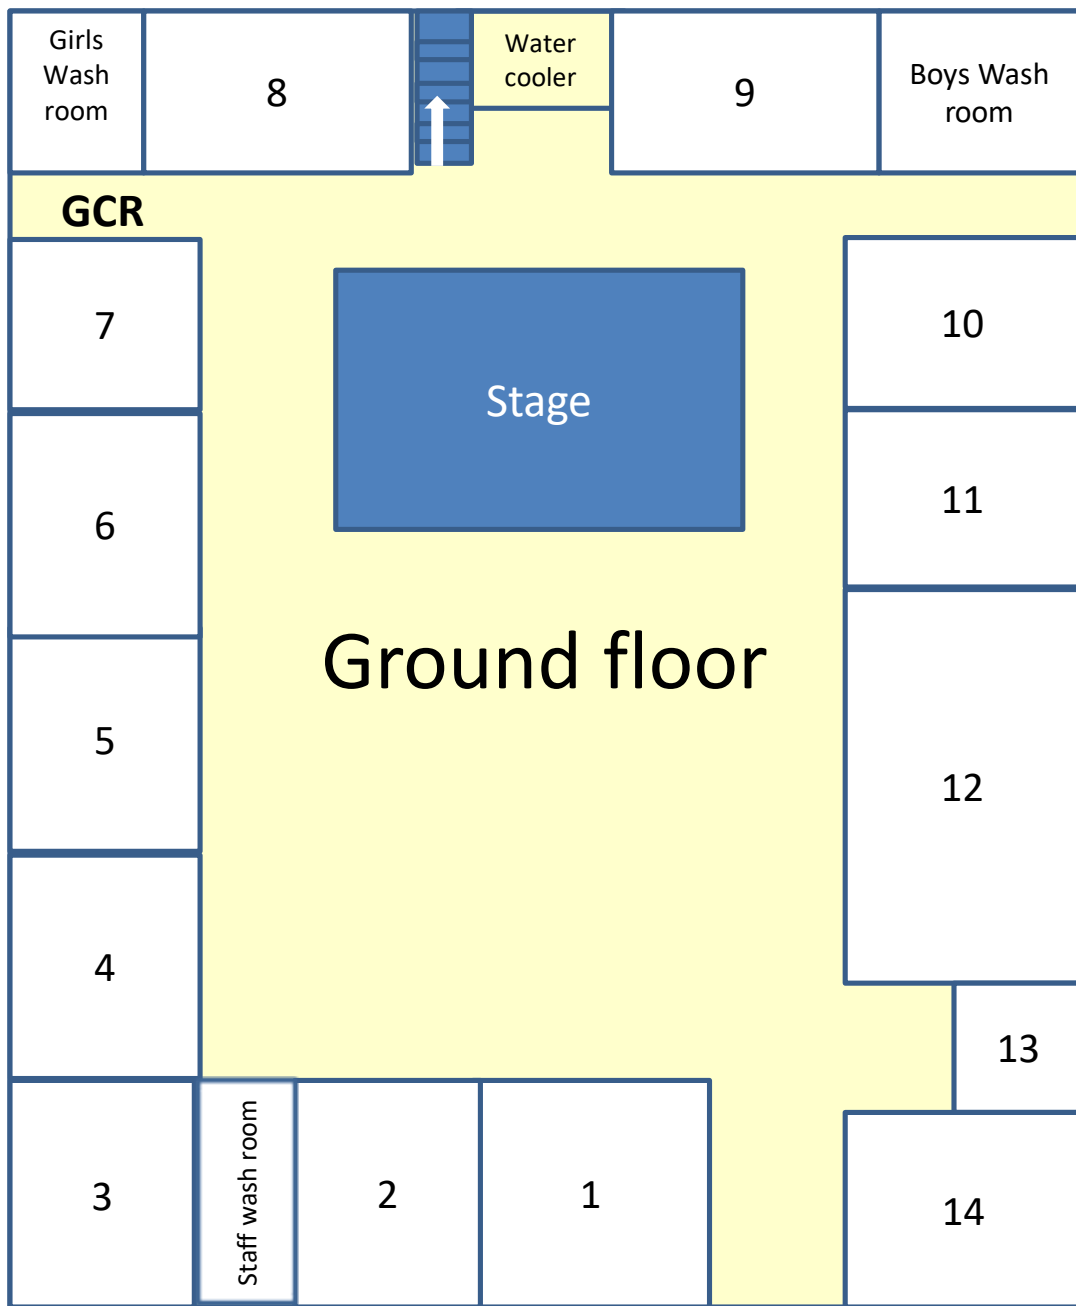

SHRI KULESHWAR MAHADEV SHASHKIYA MAHAVIDYALAYA GOBRA, NAWAPARA, RAIPUR, C.G.

College Map

Room no.	Allotments
1	Staff room
2	Principal chamber
3	Office
4	B. Com I year
5	Chemistry lab.
6	Geography lab.
7	Girls common room
8	Physics Lab.
9	B.A. III year
10	Psychology Lab.
11	NSS/Alumni
12	Seminar Hall
13	IQAC
14	Sports/Gymnasium

Room no.	Allotments
15	Library
16	B.Sc. I year
17	Zoology Lab.
18	B.Sc. III year
19	Botany Lab.
20	M.A. Geography
21	B.A. II year
22	B. Com. III year
23	B. Com II year
24	Computer Lab